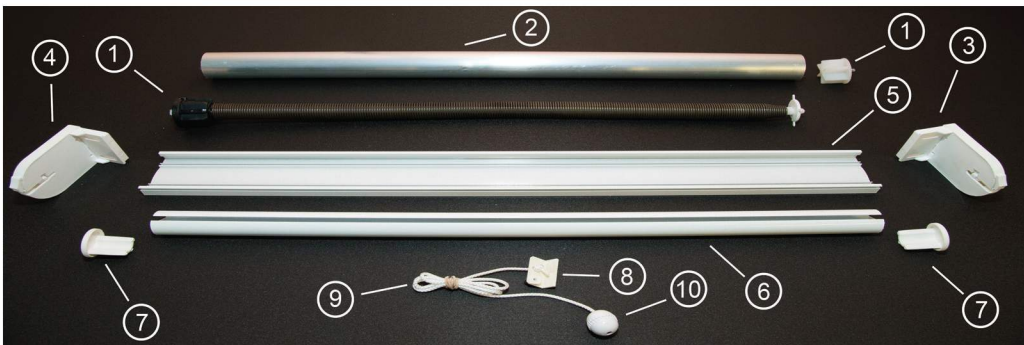

Spring System 32mm

- 1- Spring roll and side end (31197)
- 2- Aluminium tube for blue mechanism 32mm (30129)
- 3- Support for side end of spring roll (30685)
- 4- Support for spring roll (30728)
- 5- Head rail for blue mechanism (30148)
- 6- Aluminium bottom rail -thick- (30537)
- 7- Aluminium bottom rail end cap -thick- (30162)
- 8- Cord fixing component (30871)
- 9- Cord (36101)
- 10- Tassel (30751)

* (WHITE COLOR COMPONENTS ARE USED THIS MODEL)