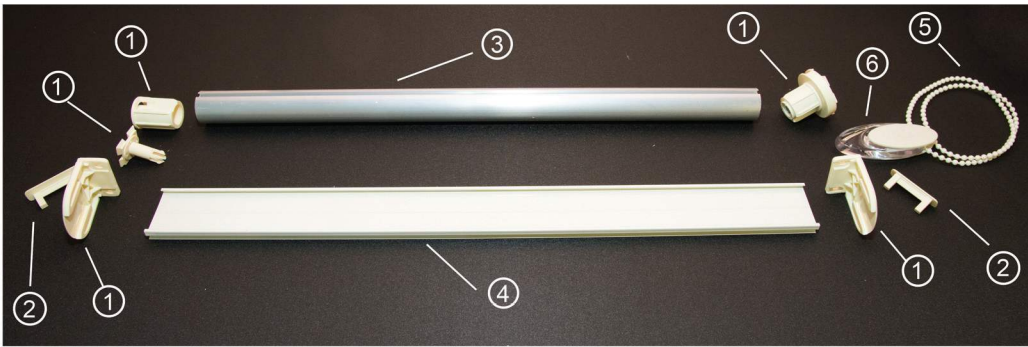

Super Mechanism 27mm

- 1- Super mechanism set (30372)
- 2- Head rail end cap for super mechanism (30910)
- 3- Tube for super mechanism (30635)
- 4- Super mechanism head rail (30147)
- 5- Plastic ball chain (36878)
- 6- Ball chain weight - Transparent (31223)

* (BEIGE COLOR COMPONENTS ARE USED FOR THIS MODEL)