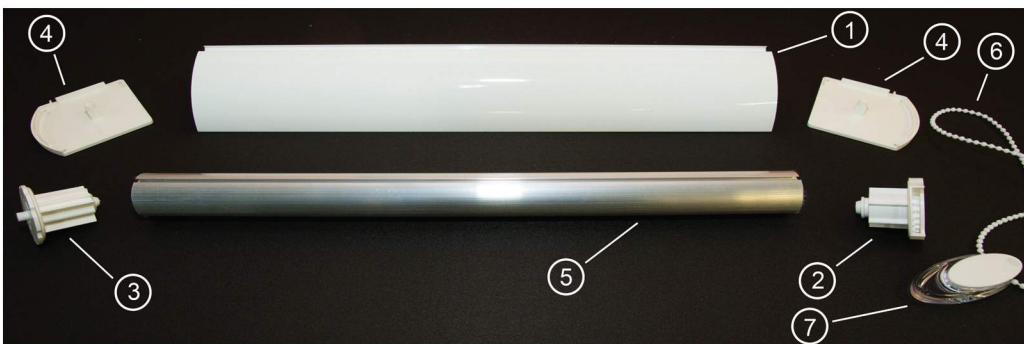

Large Cassette 38mm Mechanism

- 1- Large cassette (30716)
- 2- Sheer elegance control unit 38mm (38601)
- 3- Sheer elegance mechanism side end 38mm (38604)
- 4- Large cassette side caps left- right (30925)
- 5- Aluminium tube for sheer elegance 38mm (38600)
- 6- Plastic ball chain (36877)
- 7- Ball chain weight transparent (31222)

* (WHITE COLOR COMPONENTS ARE USED THIS MODEL)

* FOR COLOR OPTIONS PLEASE CHECK SPECIFIC COLOR CODES OF EACH ITEM IN THE FOLLOWING PAGES.