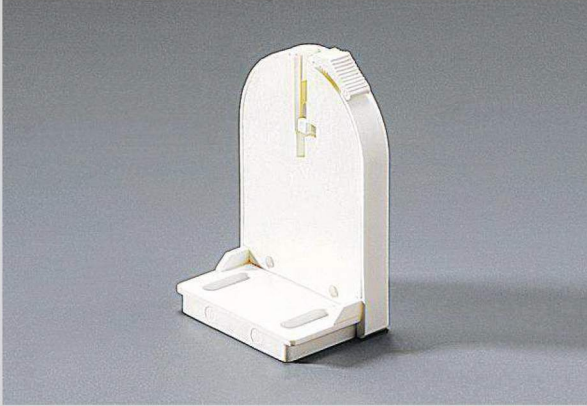

Krem (Beige)	Beyaz (White)
KOD/CODE	30727	30728
PARÇA ADI /PART	KÜÇÜK YAY MONTAJ AYAĞI SUPPORT FOR LITTLE SPRING ROLL