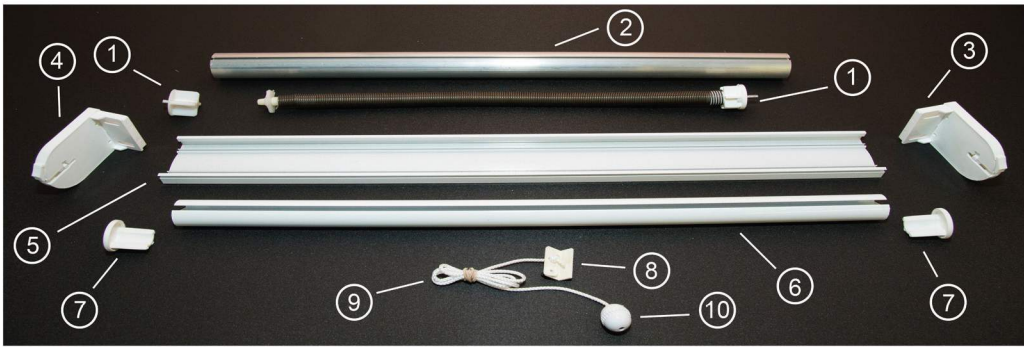

Spring System 24mm

- 1- Little spring roll and side end (30154)
- 2- Aluminium tube for little spring roll (30902)
- 3- Support for side end of spring roll (30685)
- 4- Support for spring roll (30728)
- 5- Head rail for blue mechanism (30148)
- 6- Aluminium bottom rail -thick- (30537)
- 7- Aluminium bottom rail end cap -thick- (30162)
- 8- Cord fixing component (30871)
- 9- Cord (36101)
- 10- Tassel (30751)

* (WHITE COLOR COMPONENTS ARE USED THIS MODEL)