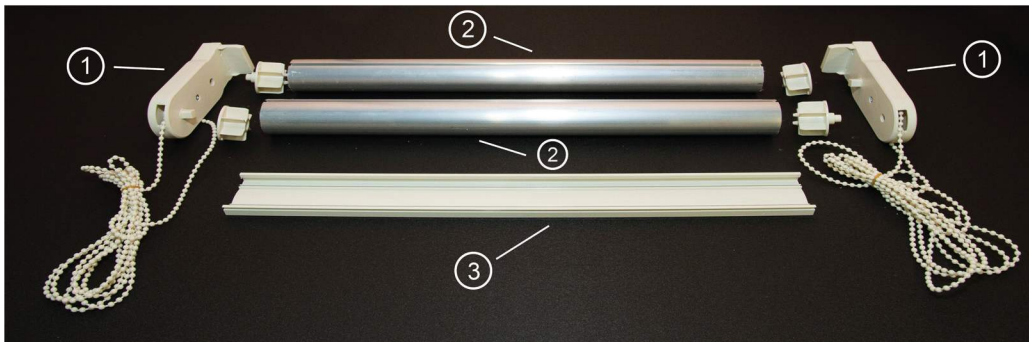

Double Roller Blind 38mm Mechanism

- 1- Double Roller Blind 38mm Mechanism Set (31220)
- 2- Aluminium tube for 38mm (31195)
- 3- Head rail for blue mechanism (30145)

* (BEIGE COLOR COMPONENTS ARE USED THIS MODEL)

* FOR COLOR OPTIONS PLEASE CHECK SPECIFIC COLOR CODES OF EACH ITEM IN THE FOLLOWING PAGES.