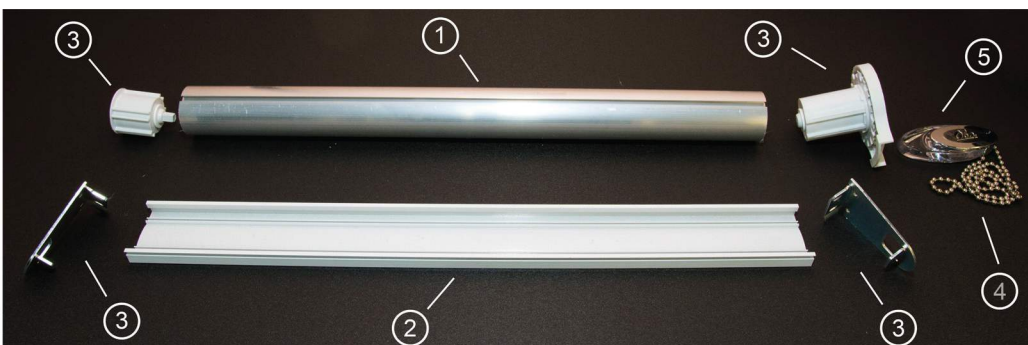

Jumbo Mechanism 38mm

- 1- Aluminium tube for jumbo mechanism (31051)
- 2- Head rail for blue mechanism (30148)
- 3- Jumbo mechanism set (30992)
- 4- Metallic ball chain (36884)
- 5- Ball chain weight - Transparent (31224)

* (AVAILABLE ONLY IN WHITE)

* FOR COLOR OPTIONS PLEASE CHECK SPECIFIC COLOR CODES OF EACH ITEM IN THE FOLLOWING PAGES.