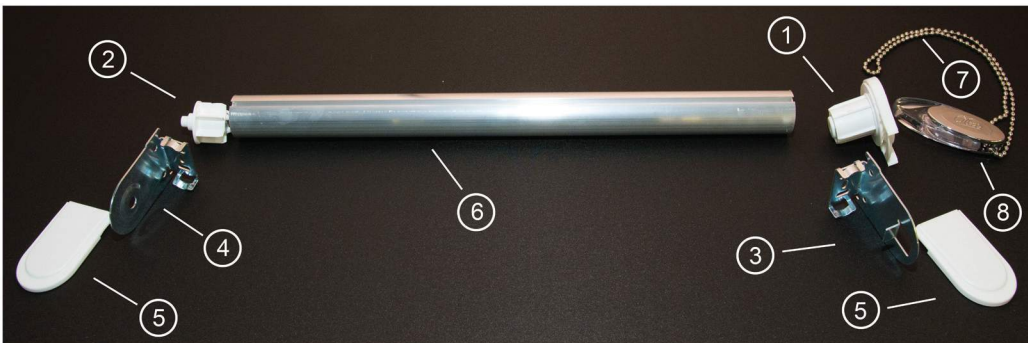

**M3 Mechanism
Metal Bracket 32mm**

- 1- M3 mechanism (31145)
- 2- M3 mechanism side end for metal (31151)
- 3- M3 mechanism control support (31175)
- 4- M3 mechanism end control support (31174)
- 5- Plastic cover for M3 metal support (31178)
- 6- Aluminium tube for blue mechanism (30129)
- 7- Metallic ball chain (36884)
- 8- Ball chain weight - Transparent (31224)

* (WHITE COLOR COMPONENTS ARE USED THIS MODEL)