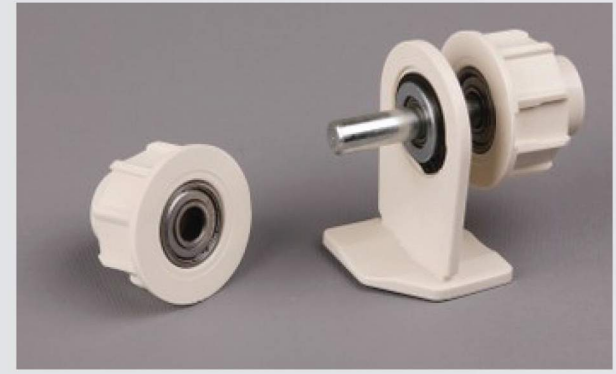

KOD/CODE	31173
PARÇA ADI /PART	47MM REDÜKTÖRLÜ ORTA AYAK KARE METAL PİM METAL SQUARE SHAPE FOR 47MM MECHANISM WITH GEAR