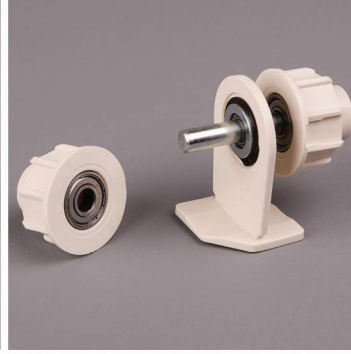

Oba

PARÇA KATALOĞU

COMPONENT AND PROFILES

2016