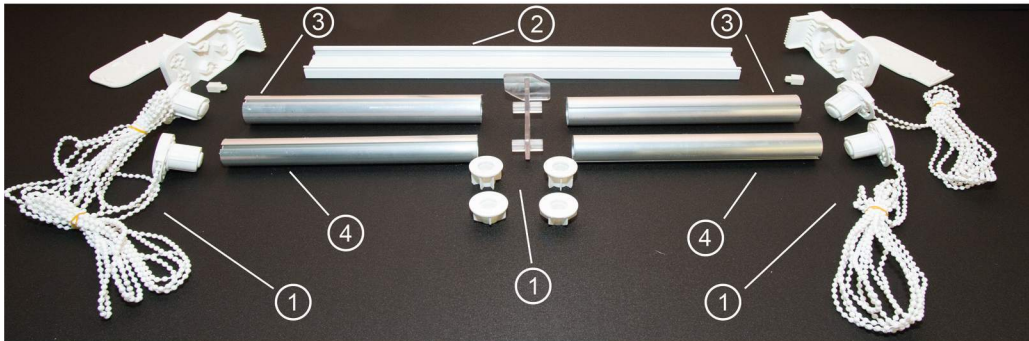

Double Roller Blind Mechanism With Middle Bracket

- 1- Double roller blind mechanism with middle bracket set (31064)
- 2- Head rail for multiple system (30152)
- 3- Aluminium tube for blue mechanism (30129)
- 4- Tube for super mechanism (30635)

* (WHITE COLOR COMPONENTS ARE USED THIS MODEL)