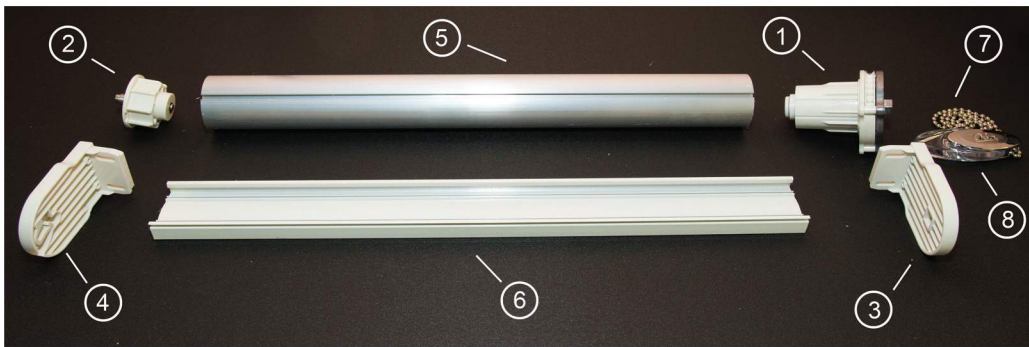

47mm Mechanism with gear

- 1- 47mm mechanism with gear (31204)
- 2- Tube side end for 47mm mechanism (31205)
- 3- 47mm mechanism with gear system control unit support (31203)
- 4- 47mm mechanism with gear system end control unit support (31201)
- 5- Aluminium tube for 47mm (31076)
- 6- Head rail for multiple system (30153)
- 7- Metallic ball chain (36884)
- 8- Ball chain weight - Transparent (31224)

* (BEIGE COLOR COMPONENTS ARE USED THIS MODEL)