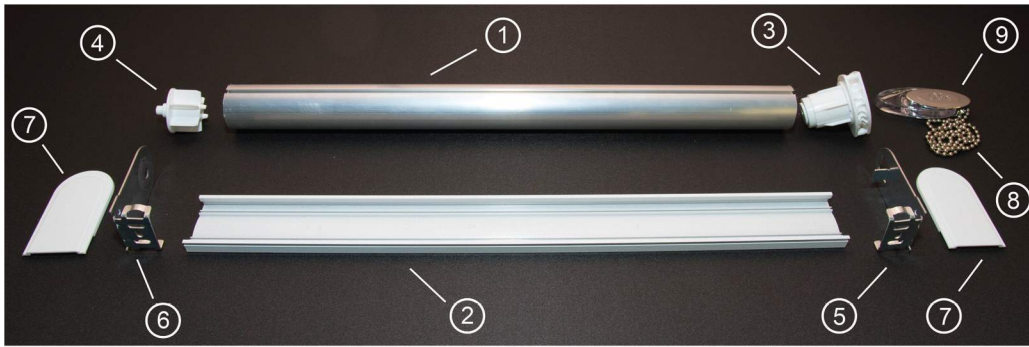

38mm Mechanism with gear

- 1- 38mm Aluminium tube (31195)
- 2- Head rail for blue mechanism (30148)
- 3- 38mm mechanism with gear (31082)
- 4- Tube side end for 38mm mechanism (31208)
- 5- 38mm mechanism with gear control unit support (31210)
- 6- 38mm mechanism with gear end control support (31211)
- 7- Plastic cover for 38mm mechanism (31212)
- 8- Metallic ball chain (36884)
- 9- Ball chain weight - Transparent (31224)