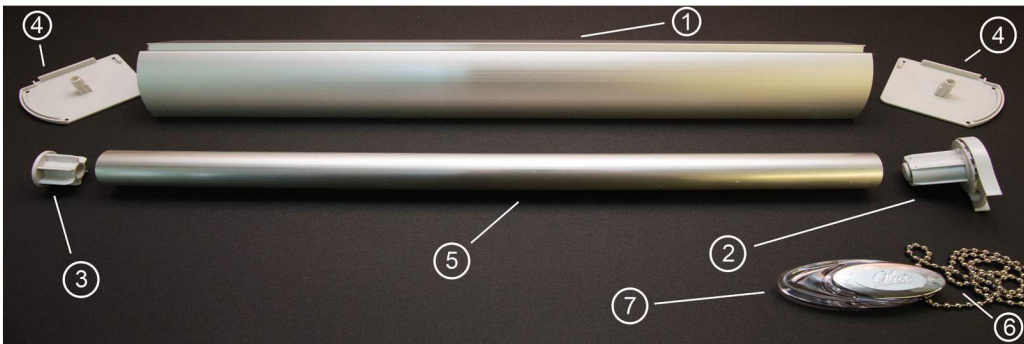

Cassette M3 Mechanism Silver

- 1- Cassette (30916)
- 2- M3 mechanism (31147)
- 3- M3 mechanism middle support side end (31150)
- 4- Cassette caps left - right (30833)
- 5- Aluminium tube 32mm (30129)
- 6- Metallic ball chain (36884)
- 7- Ball chain weight transparent (31224)

* (GREY COLOR COMPONENTS ARE USED THIS MODEL)