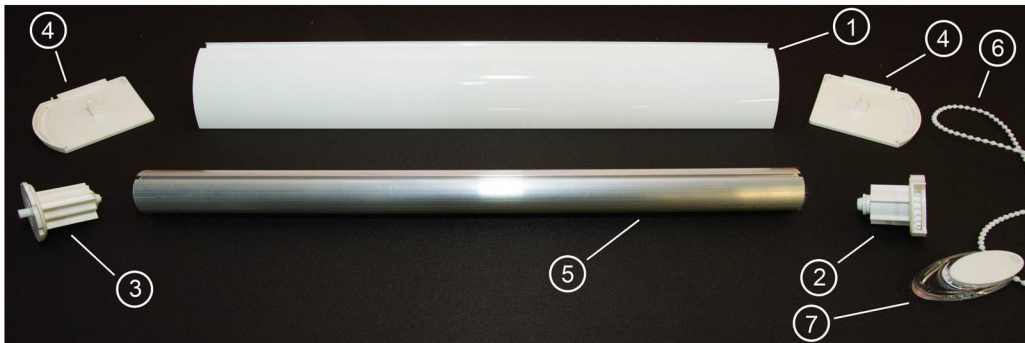

ZEBRA PERDE SHEER ELEGANCE BLIND

Narrow Cassette 32mm Mechanism

- 1- Narrow cassette (31252)
- 2- Sheer elegance control unit (31241)
- 3- Sheer elegance mechanism side end (31242)
- 4- Narrow cassette side caps left - right (31243)
- 5- End cap adaptor mechanism side (31245)
- 6- End cap adaptor end side (31244)
- 7- Aluminium tube for sheer elegance mechanism (30129)
- 8- Plastic ball chain (31249)
- 9- Ball chain weight (31248)

* (BROWN COLOR COMPONENTS ARE USED THIS MODEL)

Cassette M3 Mechanism Silver

- 1- Cassette (30916)
- 2- M3 mechanism (31147)
- 3- M3 mechanism middle support side end (31150)
- 4- Cassette caps left - right (30833)
- 5- Aluminum tube 32mm (30129)
- 6- Metallic ball chain (36884)
- 7- Ball chain weight transparent (31224)

* (GREY COLOR COMPONENTS ARE USED THIS MODEL)

Large Cassette 38mm Mechanism

- 1- Large cassette (30716)
- 2- Sheer elegance control unit 38mm (38601)
- 3- Sheer elegance mechanism side end 38mm (38604)
- 4- Large cassette side caps left- right (30925)
- 5- Aluminium tube for sheer elegance 38mm (38600)
- 6- Plastic ball chain (36877)
- 7- Ball chain weight transparent (31222)