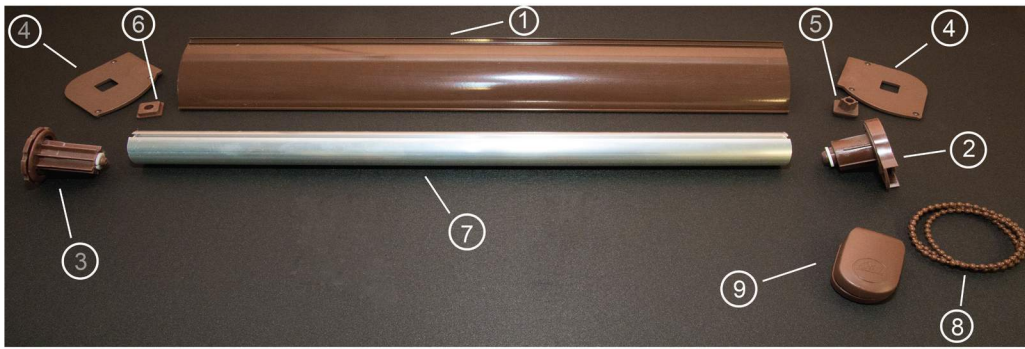

ZEBRA PERDE SHEER ELEGANCE BLIND

Narrow Cassette 32mm Mechanism

- 1- Narrow cassette (31252)
- 2- Sheer elegance control unit (31241)
- 3- Sheer elegance mechanism side end (31242)
- 4- Narrow cassette side caps left - right (31243)
- 5- End cap adaptor mechanism side (31245)
- 6- End cap adaptor end side (31244)
- 7- Aluminium tube for sheer elegance mechanism (30129)
- 8- Plastic ball chain (31249)
- 9- Ball chain weight (31248)

* (BROWN COLOR COMPONENTS ARE USED THIS MODEL)

Cassette M3 Mechanism Silver

- 1- Cassette (30916)
- 2- M3 mechanism (31147)
- 3- M3 mechanism middle support side end (31150)
- 4- Cassette caps left - right (30833)
- 5- Aluminum tube 32mm (30129)
- 6- Metallic ball chain (36884)
- 7- Ball chain weight transparent (31224)

* (GREY COLOR COMPONENTS ARE USED THIS MODEL)

Large Cassette 38mm Mechanism

- 1- Large cassette (30716)
- 2- Sheer elegance control unit 38mm (38601)
- 3- Sheer elegance mechanism side end 38mm (38604)
- 4- Large cassette side caps left- right (30925)
- 5- Aluminium tube for sheer elegance 38mm (38600)
- 6- Plastic ball chain (36877)
- 7- Ball chain weight transparent (31222)