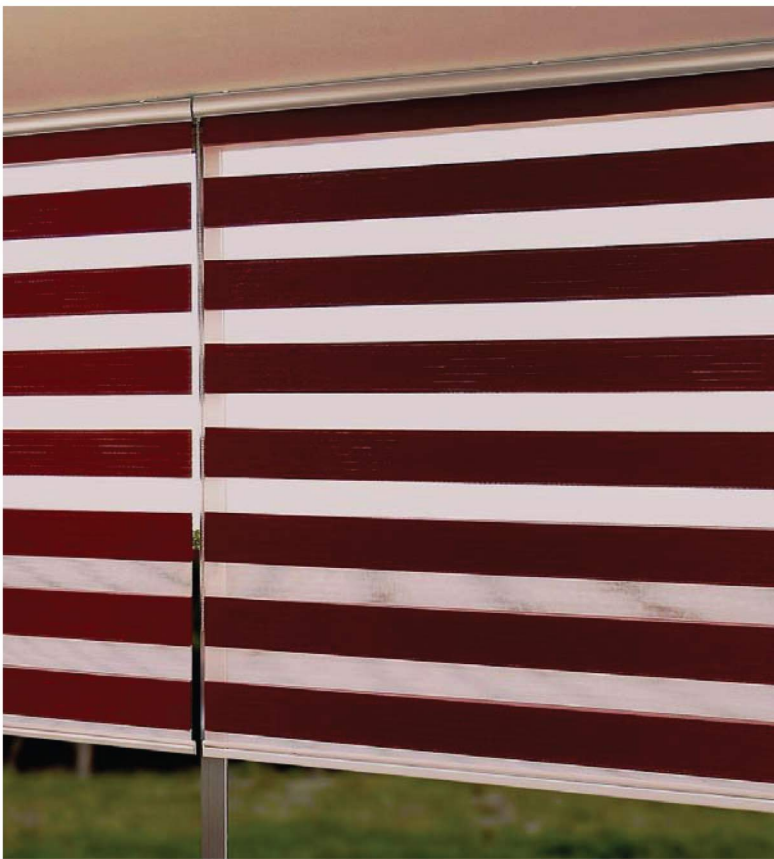

ZEBRA PERDE SHEER ELEGANCE BLIND

Narrow Cassette 32mm Mechanism

- 1- Narrow cassette (31252)
- 2- Sheer elegance control unit (31241)
- 3- Sheer elegance mechanism side end (31242)
- 4- Narrow cassette side caps left - right (31243)
- 5- End cap adaptor mechanism side (31245)
- 6- End cap adaptor end side (31244)
- 7- Aluminium tube for sheer elegance mechanism (30129)
- 8- Plastic ball chain (31249)
- 9- Ball chain weight (31248)