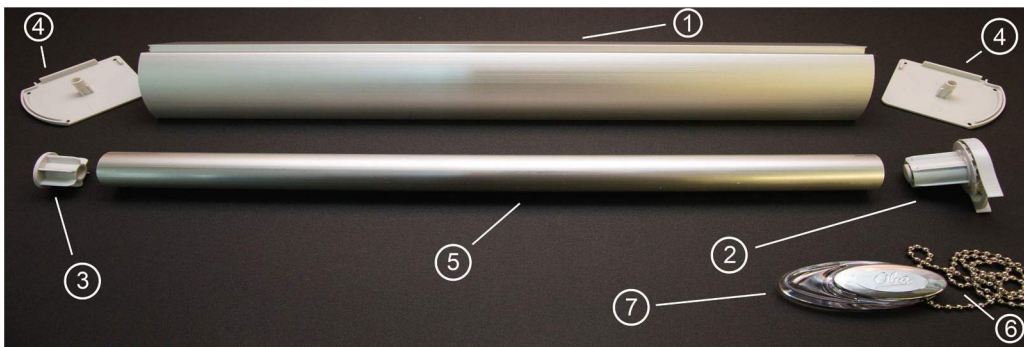

ZEBRA PERDE SHEER ELEGANCE BLIND

Narrow Cassette 32mm Mechanism

- 1- Narrow cassette (31252)
- 2- Sheer elegance control unit (31241)
- 3- Sheer elegance mechanism side end (31242)
- 4- Narrow cassette side caps left - right (31243)
- 5- End cap adaptor mechanism side (31245)
- 6- End cap adaptor end side (31244)
- 7- Aluminium tube for sheer elegance mechanism (30129)
- 8- Plastic ball chain (31249)
- 9- Ball chain weight (31248)

* (BROWN COLOR COMPONENTS ARE USED THIS MODEL)

Cassette M3 Mechanism Silver

- 1- Cassette (30916)
- 2- M3 mechanism (31147)
- 3- M3 mechanism middle support side end (31150)
- 4- Cassette caps left - right (30833)
- 5- Aluminum tube 32mm (30129)
- 6- Metallic ball chain (36884)
- 7- Ball chain weight transparent (31224)

* (GREY COLOR COMPONENTS ARE USED THIS MODEL)

Large Cassette 38mm Mechanism

- 1- Large cassette (30716)
- 2- Sheer elegance control unit 38mm (38601)
- 3- Sheer elegance mechanism side end 38mm (38604)
- 4- Large cassette side caps left- right (30925)
- 5- Aluminium tube for sheer elegance 38mm (38600)
- 6- Plastic ball chain (36877)
- 7- Ball chain weight transparent (31222)